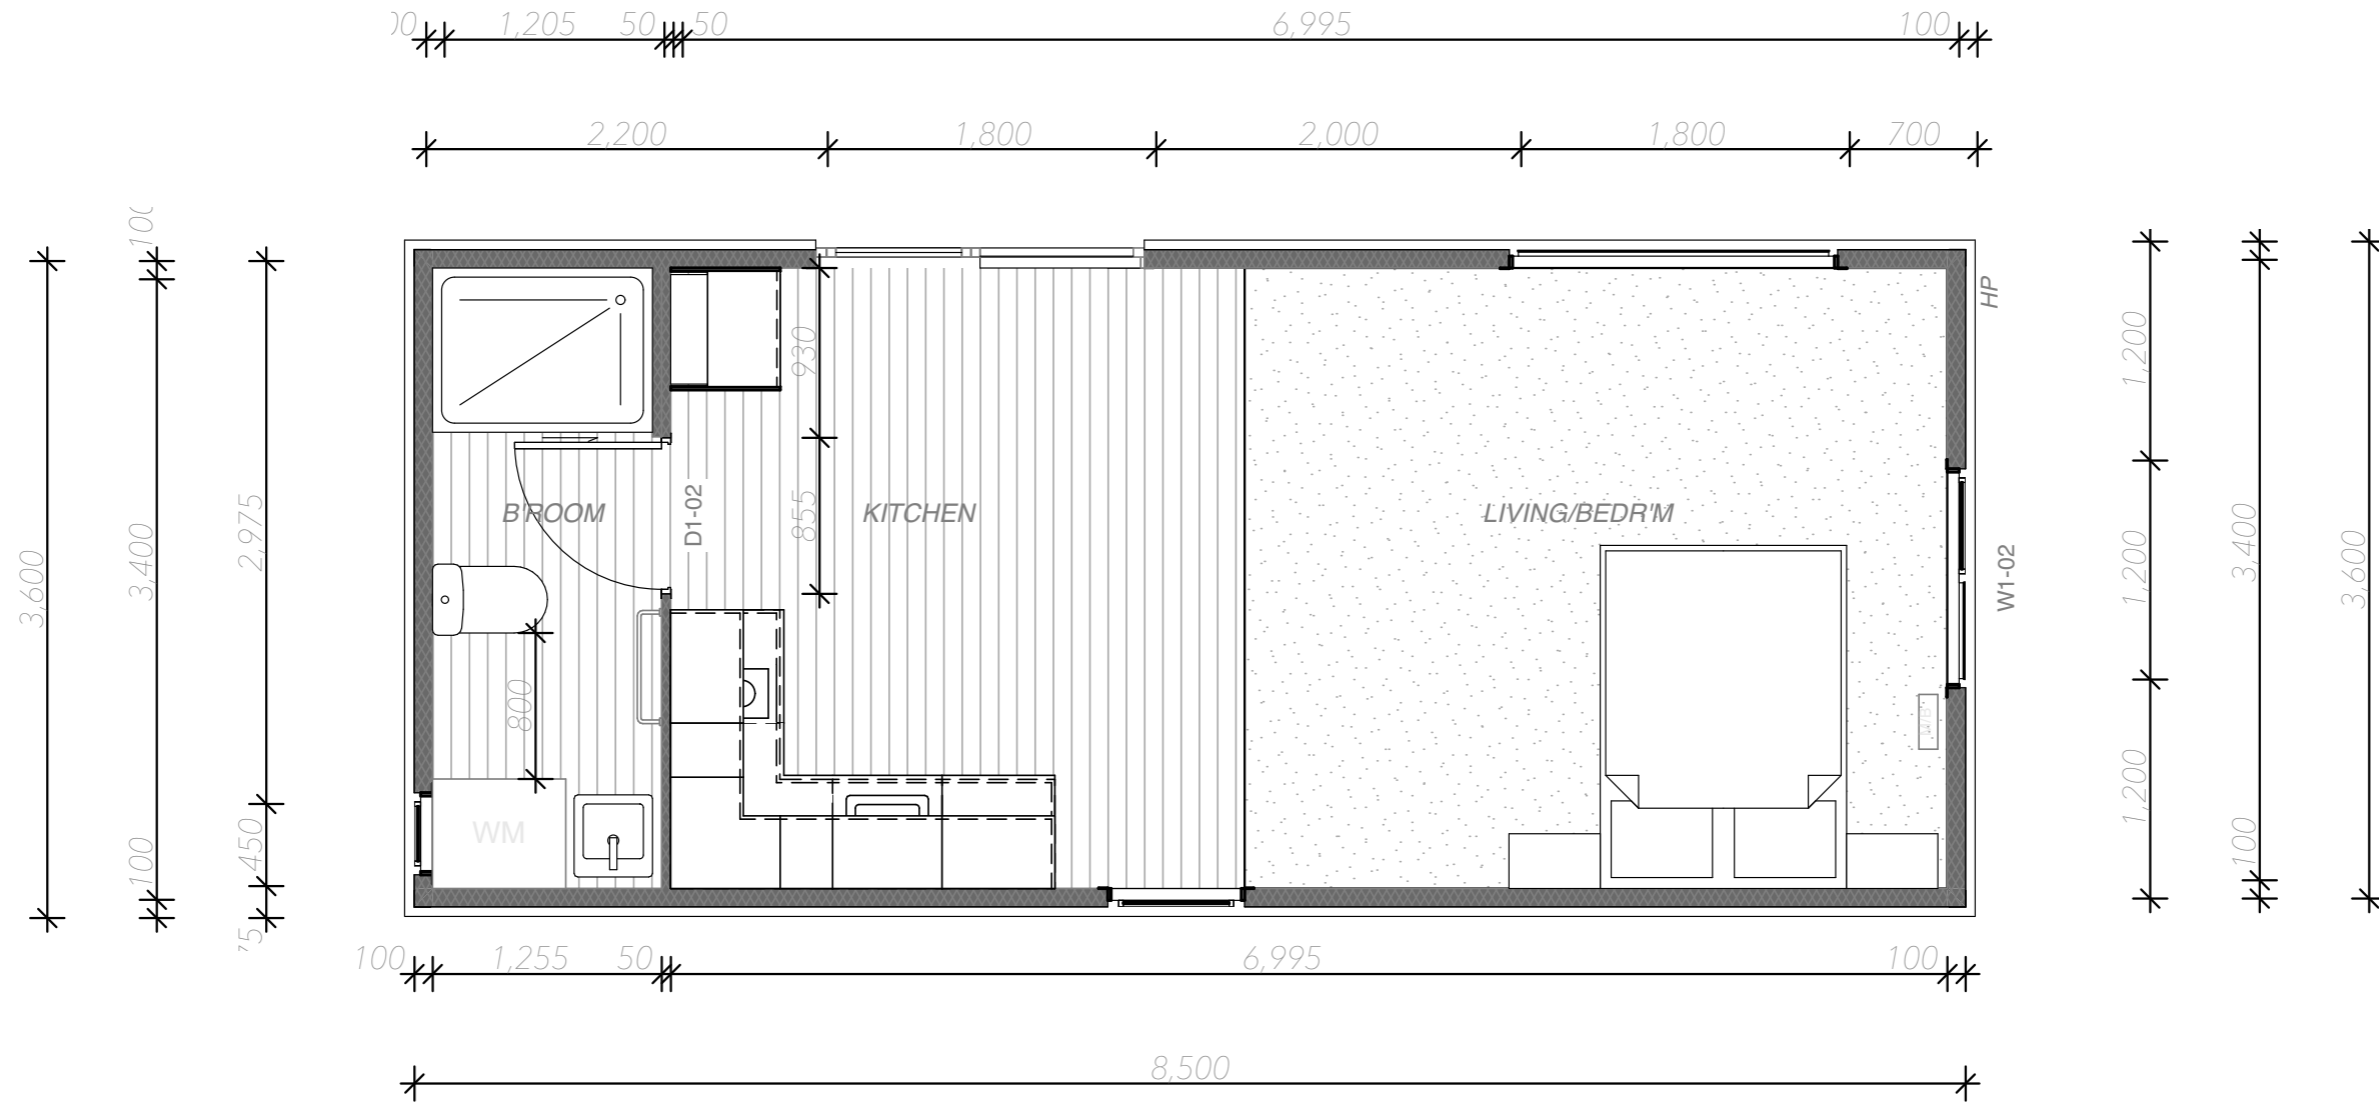

PRICED FROM
\$119,990
 + delivery

THE LUNA V1

8.5 x 3.6m² | 30.6m²

1 Bedroom

Bathroom

Kitchen

Wheels Available

PREMIUM PORTABLES

Includes

- Double powerpoints throughout
- Carpet/vinyl
- LED lights in interior & exterior
- 4kw Heatpump
- Smoke detectors
- Customisable colours
- Free consultation with our own interior designer

- Thermal double glazing
- 4x Windows
- 1x Ranch sliders
- Open plan Kitchen
- Seperate Bathroom
- Oven
- 2 Burner hob
- Range hood

- Fridge
- Dishwasher
- Feature wall paper
- Heated towel rails
- Lossnay Ventilation
- LED mirror
- Hot water cylinder

PRICED FROM
\$119,990
 + delivery

THE LUNA V2

8.5 x 3.6m² | 30.6m²

1 Bedroom

Bathroom