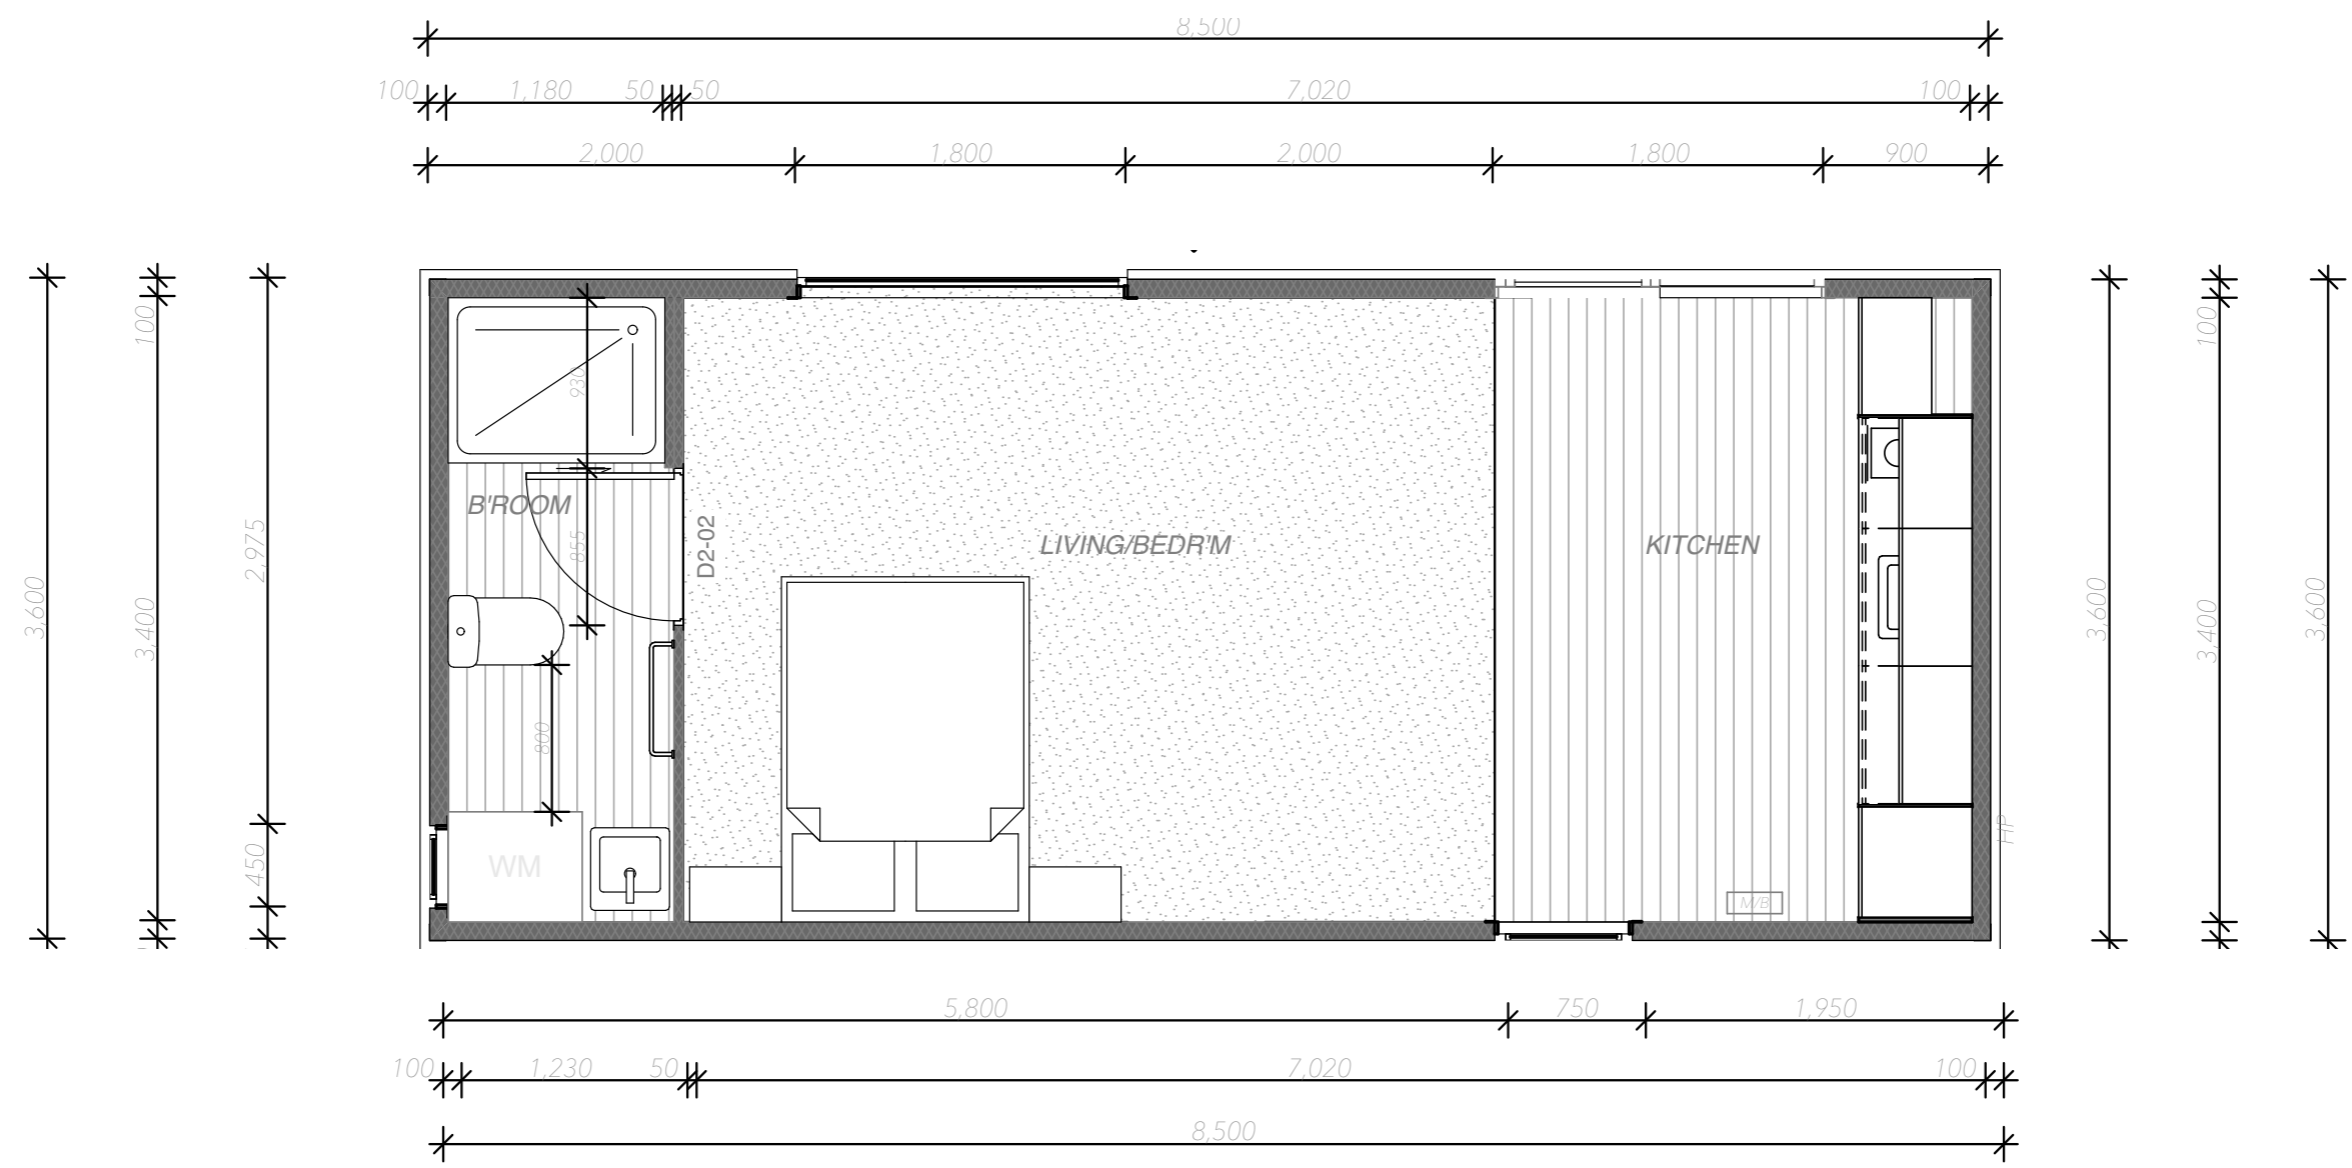

PRICED FROM
\$119,990
 + delivery

THE LUNA V1

8.5 x 3.6m² | 30.6m²

1 Bedroom

Bathroom

Kitchen

Wheels Available

PREMIUM PORTABLES

Includes

- Double powerpoints throughout
- Carpet/vinyl
- LED lights in interior & exterior
- 4kw Heatpump
- Smoke detectors
- Customisable colours
- Free consultation with our own interior designer

- Thermal double glazing
- 4x Windows
- 1x Ranch sliders
- Open plan Kitchen
- Seperate Bathroom
- Oven
- 2 Burner hob
- Range hood

- Fridge
- Dishwasher
- Feature wall paper
- Heated towel rails
- Lossnay Ventilation
- LED mirror
- Hot water cylinder

PRICED FROM
\$119,990
 + delivery

THE LUNA V2

8.5 x 3.6m² | 30.6m²

1 Bedroom

Bathroom

- Thermal double glazing
- 4x Windows
- 1x Ranch sliders
- Open plan Kitchen
- Seperate Bathroom
- Oven
- 2 Burner hob
- Range hood

- Additional Extras**
- TV Bracket
 - Interior Wallpaper
 - Blinds or curtains
 - Internal timber panelling
 - USB
 - Mirrored storage cabinet
 - Gas hob
 - 4 Burner hob